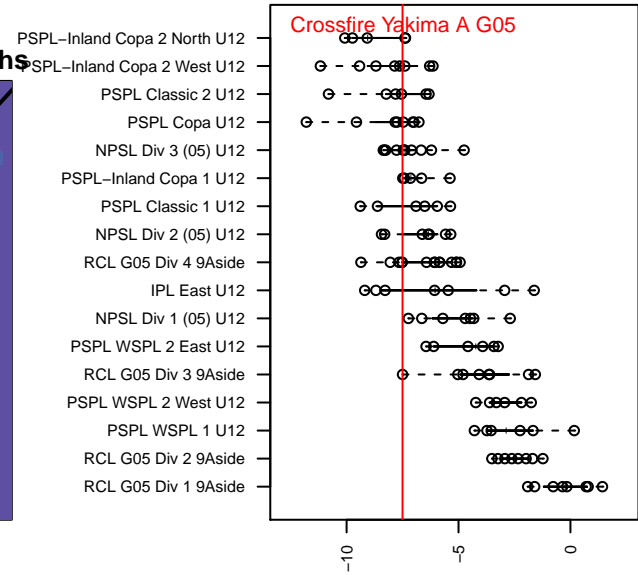

# Crossfire Yakima A G05

Crossfire Yakima  
 Yakima, WA  
 G05 total strength=447  
 attack=0.31 defense=0.28  
 fall league = RCL G05 Div 3 9Aside  
 spr league = Win RCL G05 Div 4

alt names used:  
 Crossfire Yakima – G05 A  
 Crossfire Yakima – G05 A

Venues played:  
 2016 RCL G05 Div 3 9Aside  
 2016 Win RCL G05 Div 4

**Crossfire Yakima A G05**  
 Dots are actual minus expected GF (blue circles) and GA (red triangles).  
 Blue line is smoothed change in attack strength. Red is smoothed change in defense strength.

**attack and defense variance (black dot)  
relative to other teams  
and top 10 in region**

**attack and defense rating  
relative to others at age  
and all opponents in last 13 months**

**Performance relative to 13 month average**