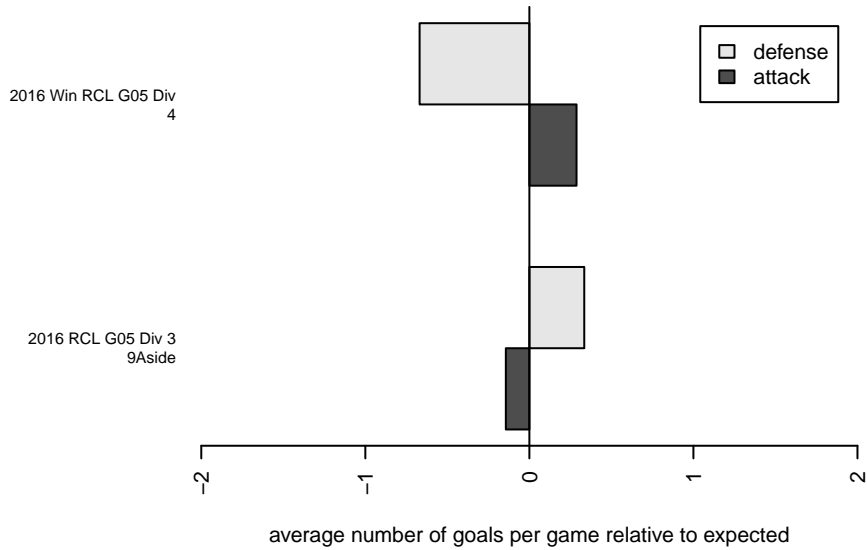

# Crossfire Yakima A G05

Crossfire Yakima  
 Yakima, WA  
 G05 total strength=447  
 attack=0.31 defense=0.28  
 fall league = RCL G05 Div 3 9Aside  
 spr league = Win RCL G05 Div 4

alt names used:  
 Crossfire Yakima – G05 A  
 Crossfire Yakima – G05 A

Venues played:  
 2016 RCL G05 Div 3 9Aside  
 2016 Win RCL G05 Div 4

**Crossfire Yakima A G05**  
 Dots are actual minus expected GF (blue circles) and GA (red triangles).  
 Blue line is smoothed change in attack strength. Red is smoothed change in defense strength.

**attack and defense variance (black dot)  
relative to other teams  
and top 10 in region**

**attack and defense rating  
relative to others at age  
and all opponents in last 13 months**

**Performance relative to 13 month average**