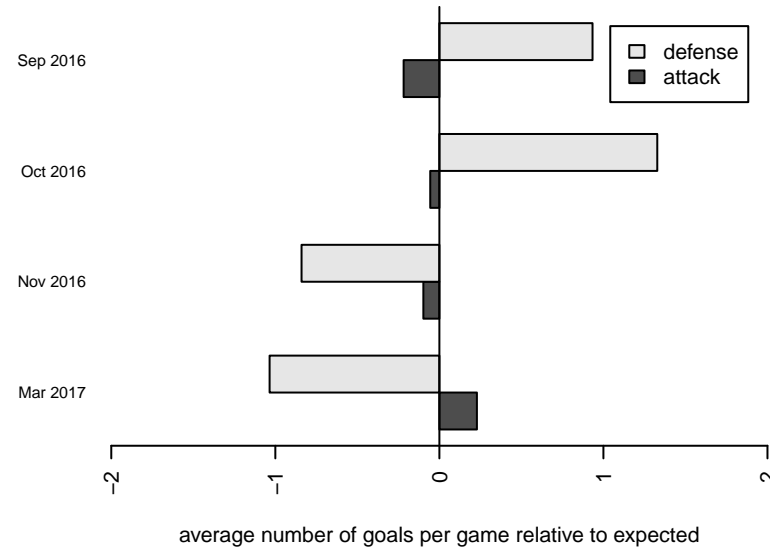

Performance relative to 13 month average