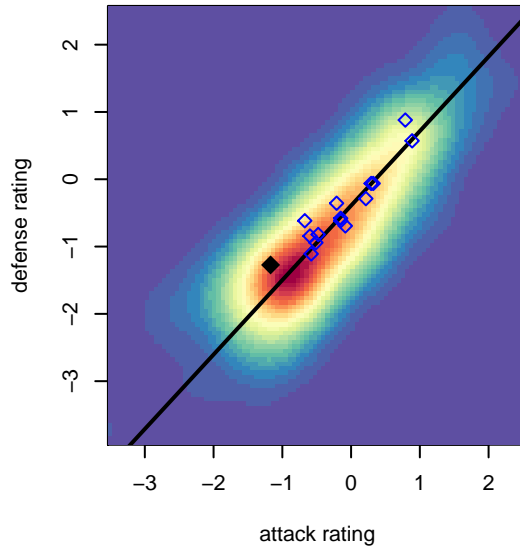

# Crossfire Yakima A G05

Crossfire Yakima  
 Yakima, WA  
 G05 total strength=447  
 attack=0.31 defense=0.28  
 fall league = RCL G05 Div 3 9Aside  
 spr league = Win RCL G05 Div 4

alt names used:  
 Crossfire Yakima – G05 A  
 Crossfire Yakima – G05 A

Venues played:  
 2016 RCL G05 Div 3 9Aside  
 2016 Win RCL G05 Div 4

**Crossfire Yakima A G05**  
 Dots are actual minus expected GF (blue circles) and GA (red triangles).  
 Blue line is smoothed change in attack strength. Red is smoothed change in defense strength.

**attack and defense variance (black dot)  
relative to other teams  
and top 10 in region**

**attack and defense rating  
relative to others at age  
and all opponents in last 13 months**

**Performance relative to 13 month average**