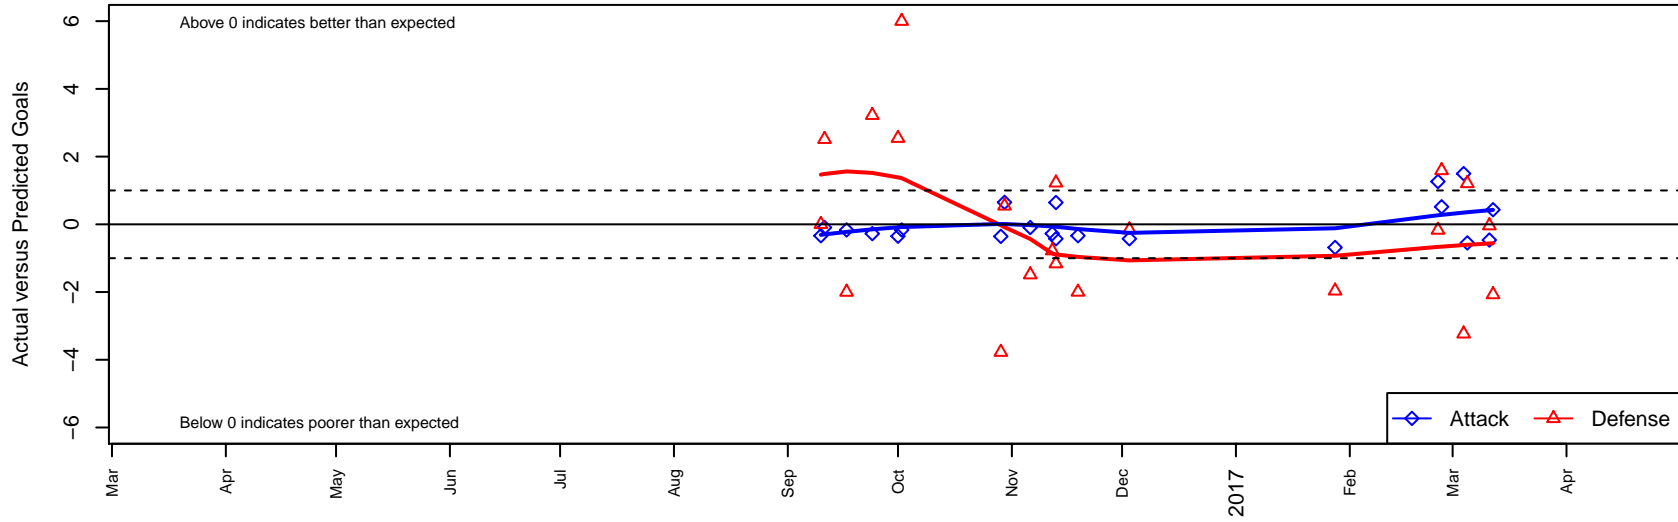

# Crossfire Yakima A G05

Crossfire Yakima  
 Yakima, WA  
 G05 total strength=447  
 attack=0.31 defense=0.28  
 fall league = RCL G05 Div 3 9Aside  
 spr league = Win RCL G05 Div 4

alt names used:  
 Crossfire Yakima – G05 A  
 Crossfire Yakima – G05 A

Venues played:  
 2016 RCL G05 Div 3 9Aside  
 2016 Win RCL G05 Div 4

**Crossfire Yakima A G05**  
 Dots are actual minus expected GF (blue circles) and GA (red triangles).  
 Blue line is smoothed change in attack strength. Red is smoothed change in defense strength.

**attack and defense variance (black dot)  
relative to other teams  
and top 10 in region**

**attack and defense rating  
relative to others at age  
and all opponents in last 13 months**

**Performance relative to 13 month average**