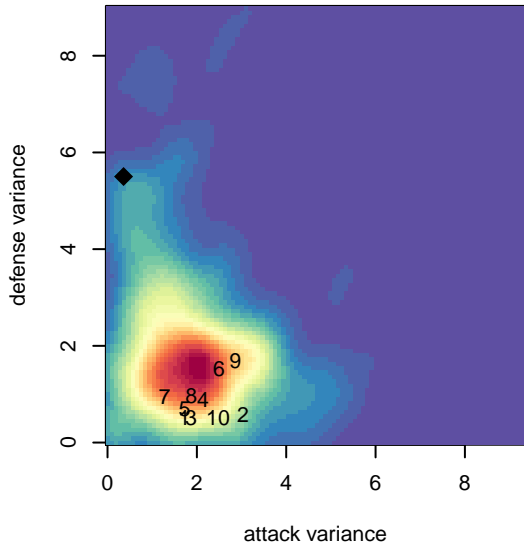

# Crossfire Yakima A G05

Crossfire Yakima  
 Yakima, WA  
 G05 total strength=447  
 attack=0.31 defense=0.28  
 fall league = RCL G05 Div 3 9Aside  
 spr league = Win RCL G05 Div 4

alt names used:  
 Crossfire Yakima – G05 A  
 Crossfire Yakima – G05 A

Venues played:  
 2016 RCL G05 Div 3 9Aside  
 2016 Win RCL G05 Div 4

**Crossfire Yakima A G05**  
 Dots are actual minus expected GF (blue circles) and GA (red triangles).  
 Blue line is smoothed change in attack strength. Red is smoothed change in defense strength.

**attack and defense variance (black dot)  
relative to other teams  
and top 10 in region**

**attack and defense rating  
relative to others at age  
and all opponents in last 13 months**

**Performance relative to 13 month average**